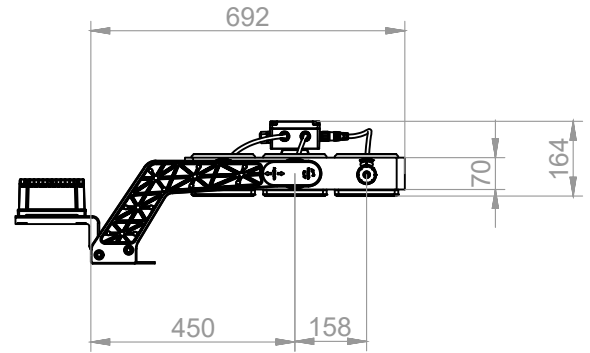

Driver XL DALI DMX

*Other Driver installation locations available

APOLO XL BRACKET