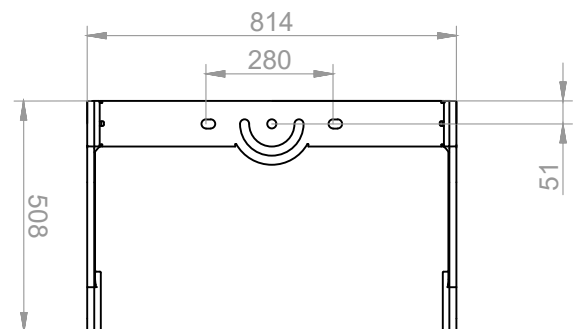

Driver XL DALI DMX

*Other Driver installation locations available

APOLO XL BRACKET