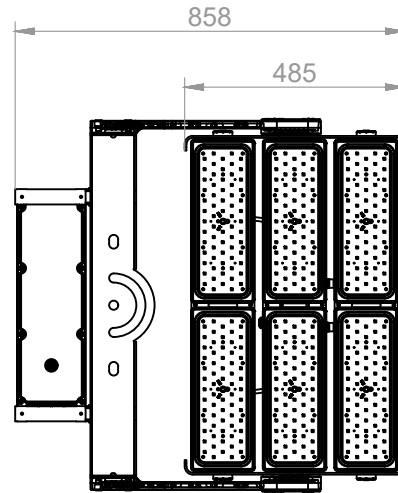

Driver XL DALI DMX

*Other Driver installation locations available

APOLO XL BRACKET