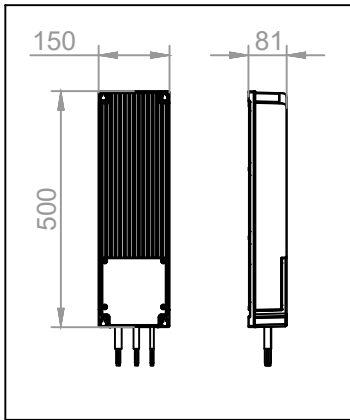

Driver XL DALI DMX

*Other Driver installation locations available

APOLO XL BRACKET