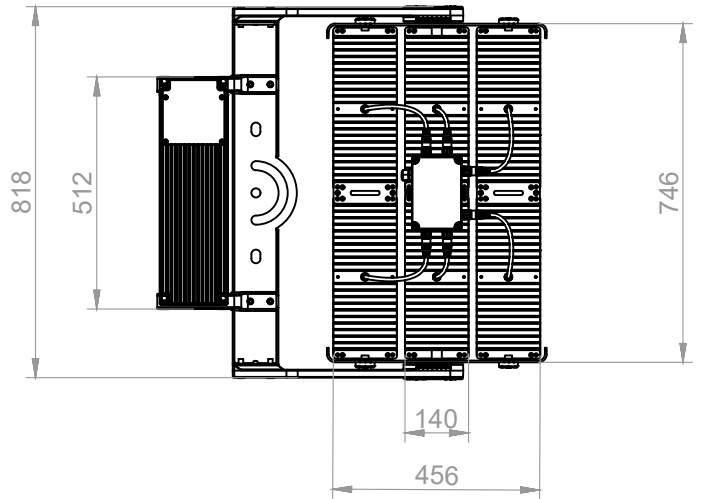

Driver XL DALI DMX

*Other Driver installation locations available

APOLO XL BRACKET