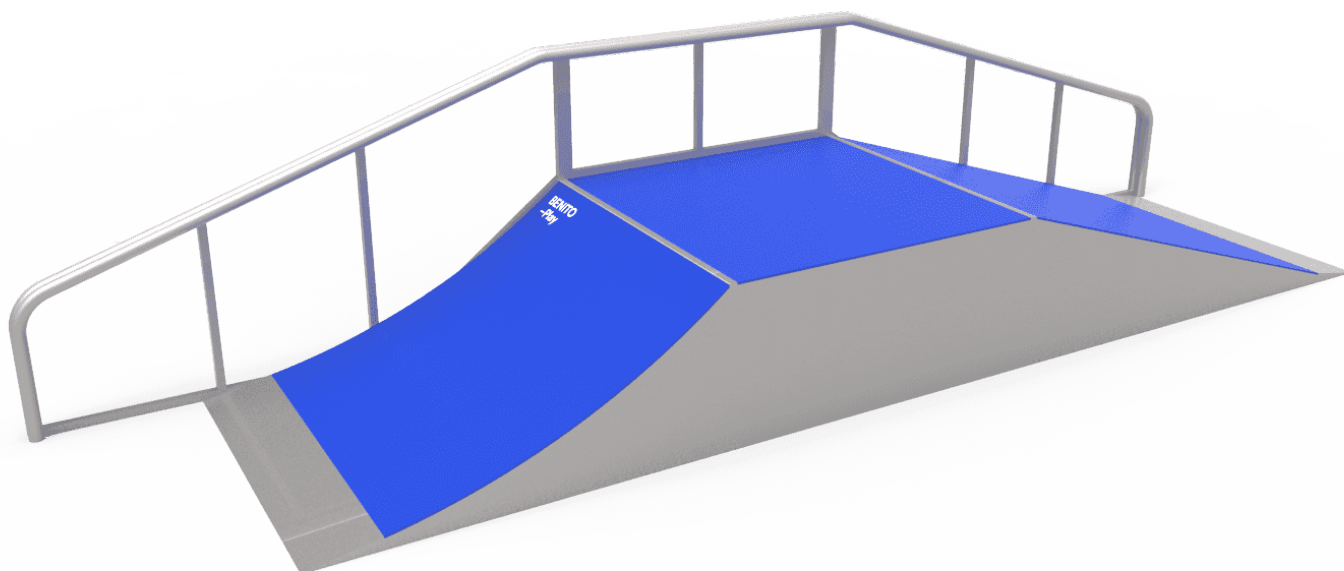

# Launch Box and Doublerrail 60 RRA

JSK1023-KRR

	Ref.	A	B	C
Launch Box 60 RA	1023-KR	4750	1250	600
Launch Box 60 RB	1024-KR	6000	1250	600
Launch Box 60 RC	1023-KR	6000	2500	600
Launch Box 99 RA	2024-KR	7300	1250	990
Launch Box 99 RB	2025-KR	7300	2500	990
Launch Box 125 R	3025-KR	8200	2500	1250