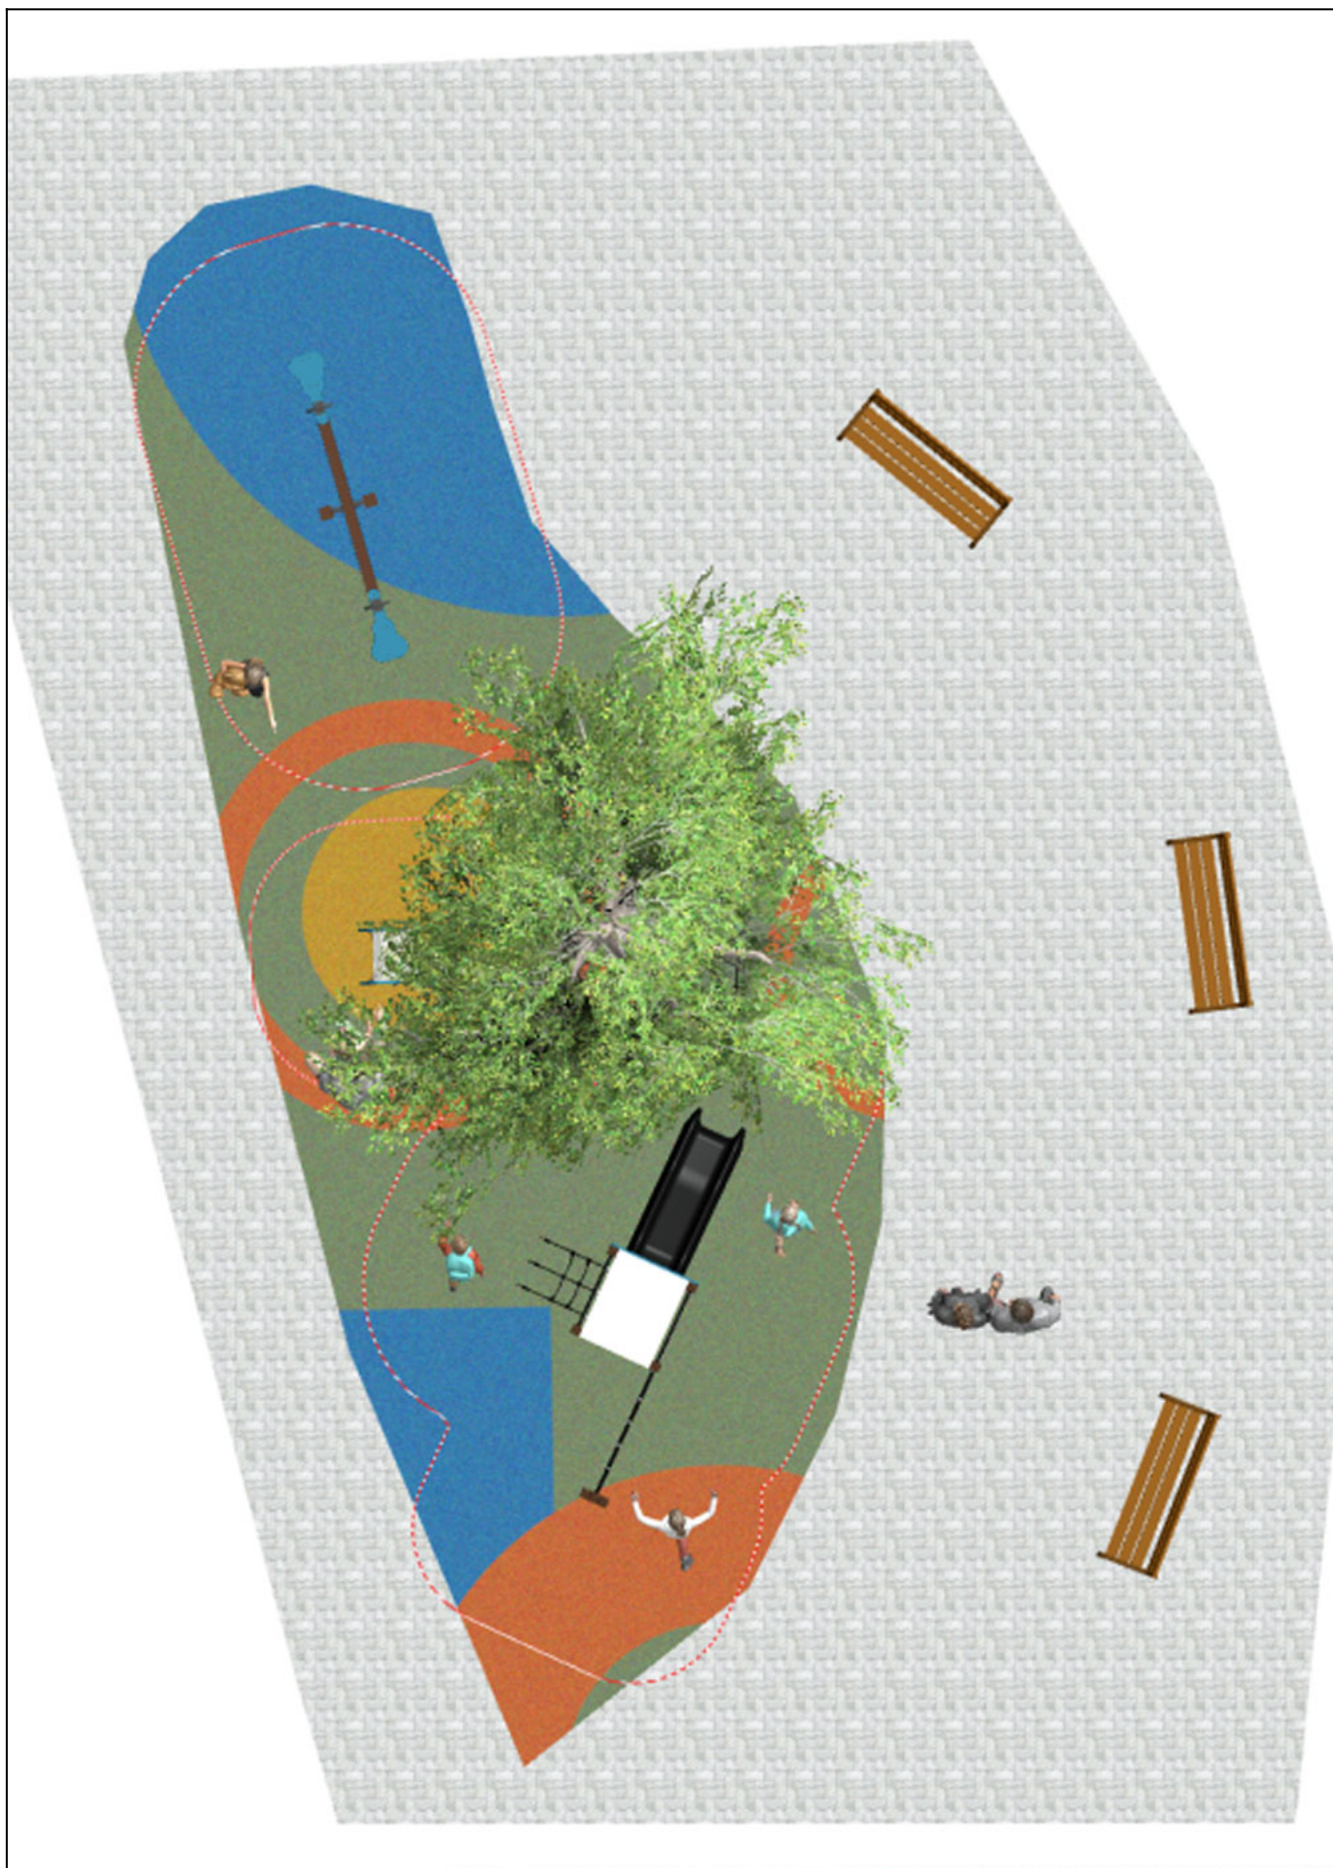

BENITO
-Playground Equipment