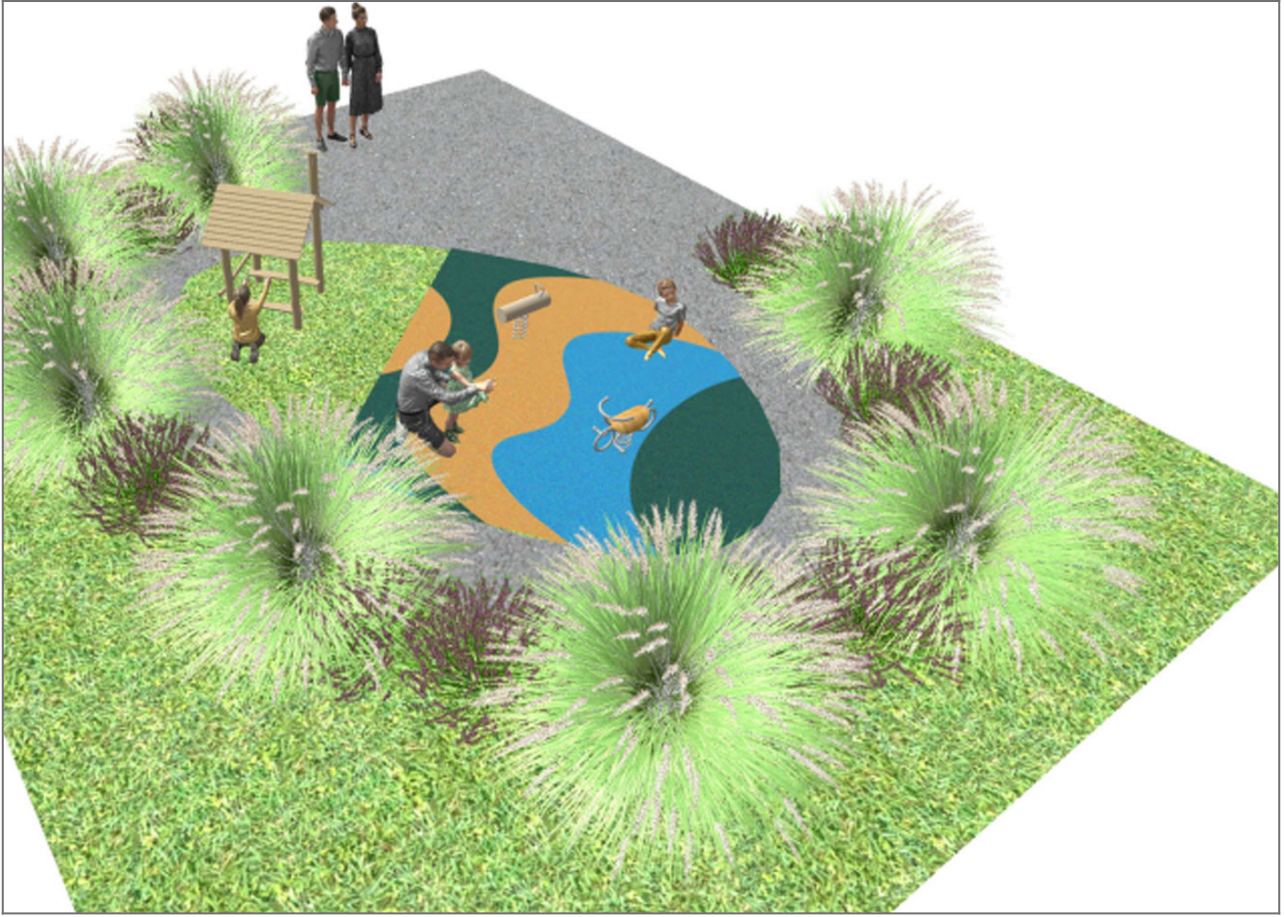

PROJECT

PROJ-080-2A-2023

Surface: 20 m²

Email: info@benito.com

Telephone: +34 93 852 1000

BENITO
-Playground Equipment

BENITO
-Playground Equipment

Product	Description
<p data-bbox="172 159 268 185">JROY33</p> 	<p data-bbox="368 159 448 185">Roy 33</p> <p data-bbox="368 188 1497 275">The ROY collection is the perfect solution for those who think that pedagogy goes beyond play, who want their children to learn the importance of nature and that imperfection is often related to authenticity, but also who wish to add an artisanal touch to their projects.</p> <p data-bbox="368 304 491 331">Data Sheet</p>
<p data-bbox="164 427 276 454">JROYM01</p> 	<p data-bbox="368 427 432 454">Iroy 1</p> <p data-bbox="368 456 1497 544">The ROY collection is the perfect solution for those who think that pedagogy goes beyond play, who want their children to learn the importance of nature and that imperfection is often related to authenticity, but also who wish to add an artisanal touch to their projects.</p> <p data-bbox="368 573 491 600">Data Sheet</p>
<p data-bbox="164 696 276 723">JROYM02</p> 	<p data-bbox="368 696 432 723">Iroy 2</p> <p data-bbox="368 725 1513 813">For those who think that pedagogy goes beyond the game itself, those who want children to be educated in respect for nature, to learn to value the imperfection of the authentic or simply for those who seek artisanal character in their projects, will find in the playground system ROY the perfect alternative.</p> <p data-bbox="368 842 970 869">Data Sheet Acreditative Letter Certificate Conformity</p>