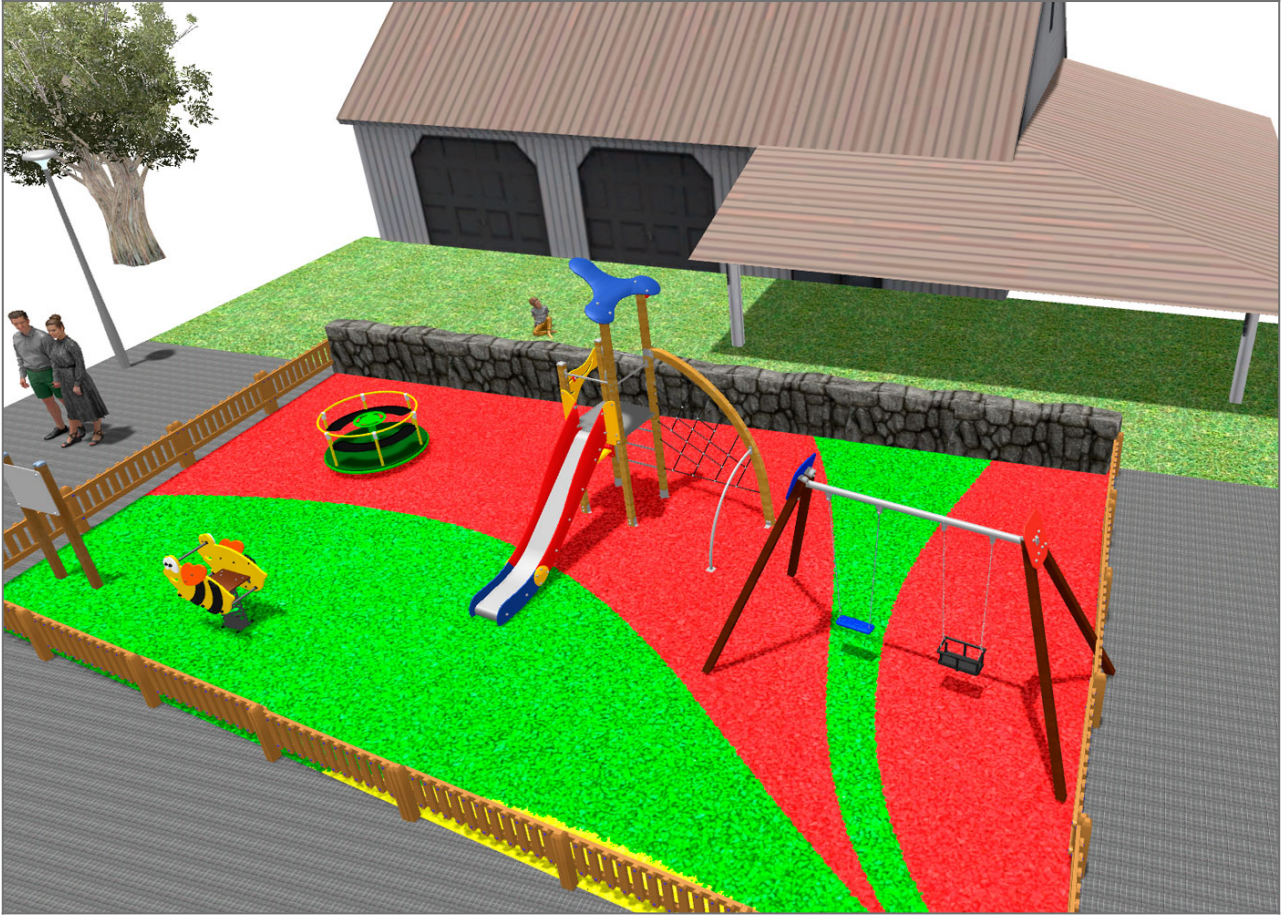

PROJECT

PROJ-064-2018

Surface: 120 m²

Email: info@benito.com

Telephone: +34 93 852 1000

BENITO
-Playground Equipment

BENITO
-Playground Equipment

BENITO
-Playground Equipment

Product	Description
<p data-bbox="172 159 264 185">JK002B</p> 	<p data-bbox="363 159 464 185">Klasik 2</p> <p data-bbox="363 188 1458 244">If you like wooden elements, the KLASIK collection is made for you. Playability, great challenges and colours for all.</p> <p data-bbox="363 275 627 302">Data Sheet Certificate</p>
<p data-bbox="156 427 280 454">JL1011000</p> 	<p data-bbox="363 427 635 454">METAL 1 Plano 1 Cuna</p> <p data-bbox="363 456 1477 512">Swings for children made of different materials such as wood and steel. Resistant to abrasion, corrosion and bad weather conditions.</p> <p data-bbox="363 544 884 571">Data Sheet Certificate Certificate Conformity</p>
<p data-bbox="180 696 256 723">JFS08</p> 	<p data-bbox="363 696 424 723">Maia</p> <p data-bbox="363 725 1410 781">Fun and educative spring swing for children. Made of resistant materials according to the EN1176 standard.</p> <p data-bbox="363 813 884 840">Data Sheet Certificate Certificate Conformity</p>
<p data-bbox="180 965 256 992">JC06B</p> 	<p data-bbox="363 965 456 992">Cosmic</p> <p data-bbox="363 994 1477 1050">Structure, Metal: hot dip galvanised and powder-coated steel resistant to corrosion. Colours: RAL6018, RAL1028</p> <p data-bbox="363 1081 627 1108">Data Sheet Certificate</p>