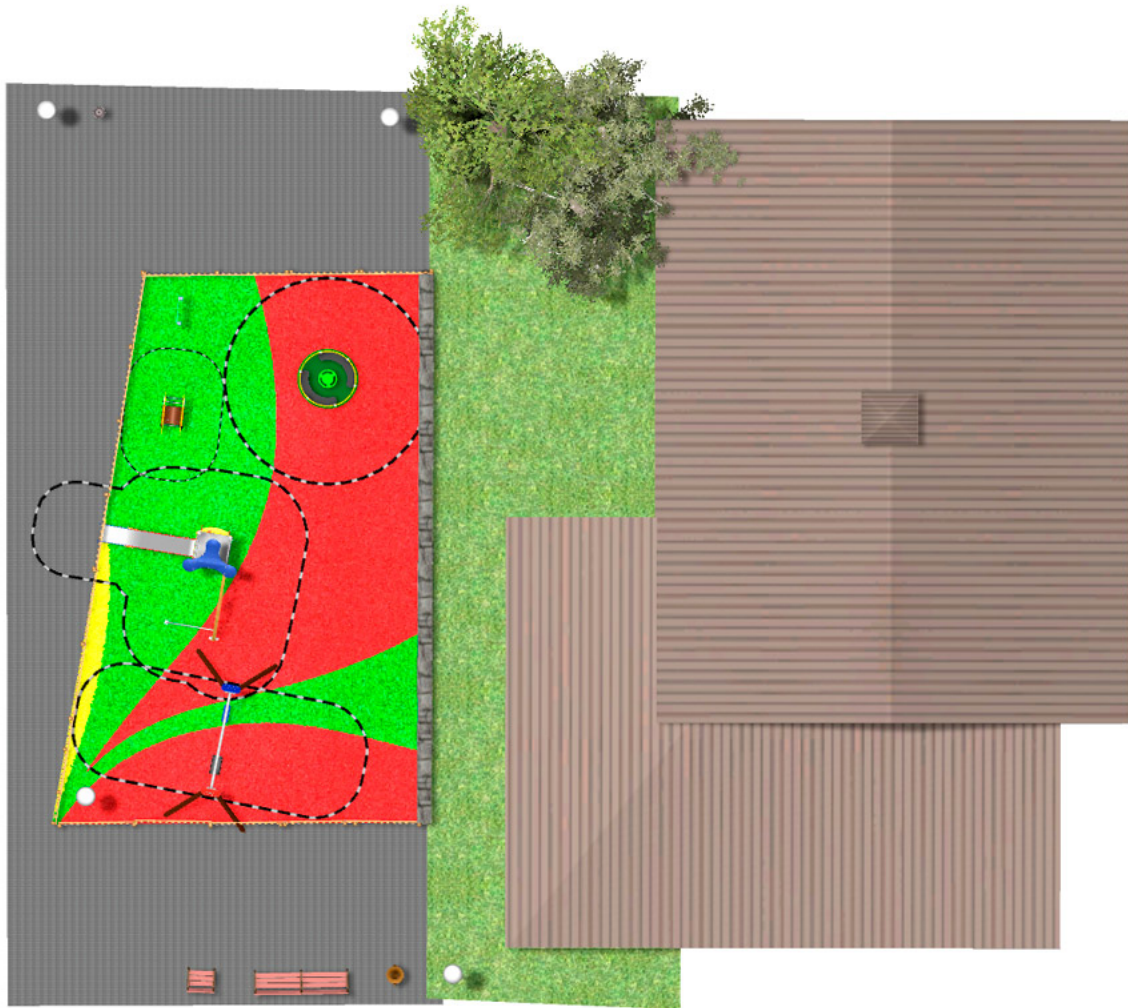

PROJECT

PROJ-064-2018

Surface: 120 m²

Email: info@benito.com

Telephone: +34 93 852 1000

BENITO
-Playground Equipment

BENITO
-Playground Equipment

BENITO
-Playground Equipment

Product	Description
<p data-bbox="172 159 264 185">JK002B</p> 	<p data-bbox="363 159 464 185">Klasik 2</p> <p data-bbox="363 188 1458 244">If you like wooden elements, the KLASIK collection is made for you. Playability, great challenges and colours for all.</p> <p data-bbox="363 275 627 302">Data Sheet Certificate</p>
<p data-bbox="156 427 280 454">JL1011000</p> 	<p data-bbox="363 427 635 454">METAL 1 Plano 1 Cuna</p> <p data-bbox="363 456 1477 512">Swings for children made of different materials such as wood and steel. Resistant to abrasion, corrosion and bad weather conditions.</p> <p data-bbox="363 544 884 571">Data Sheet Certificate Certificate Conformity</p>
<p data-bbox="180 696 256 723">JFS08</p> 	<p data-bbox="363 696 424 723">Maia</p> <p data-bbox="363 725 1410 781">Fun and educative spring swing for children. Made of resistant materials according to the EN1176 standard.</p> <p data-bbox="363 813 884 840">Data Sheet Certificate Certificate Conformity</p>
<p data-bbox="180 965 256 992">JC06B</p> 	<p data-bbox="363 965 456 992">Cosmic</p> <p data-bbox="363 994 1477 1050">Structure, Metal: hot dip galvanised and powder-coated steel resistant to corrosion. Colours: RAL6018, RAL1028</p> <p data-bbox="363 1081 627 1108">Data Sheet Certificate</p>