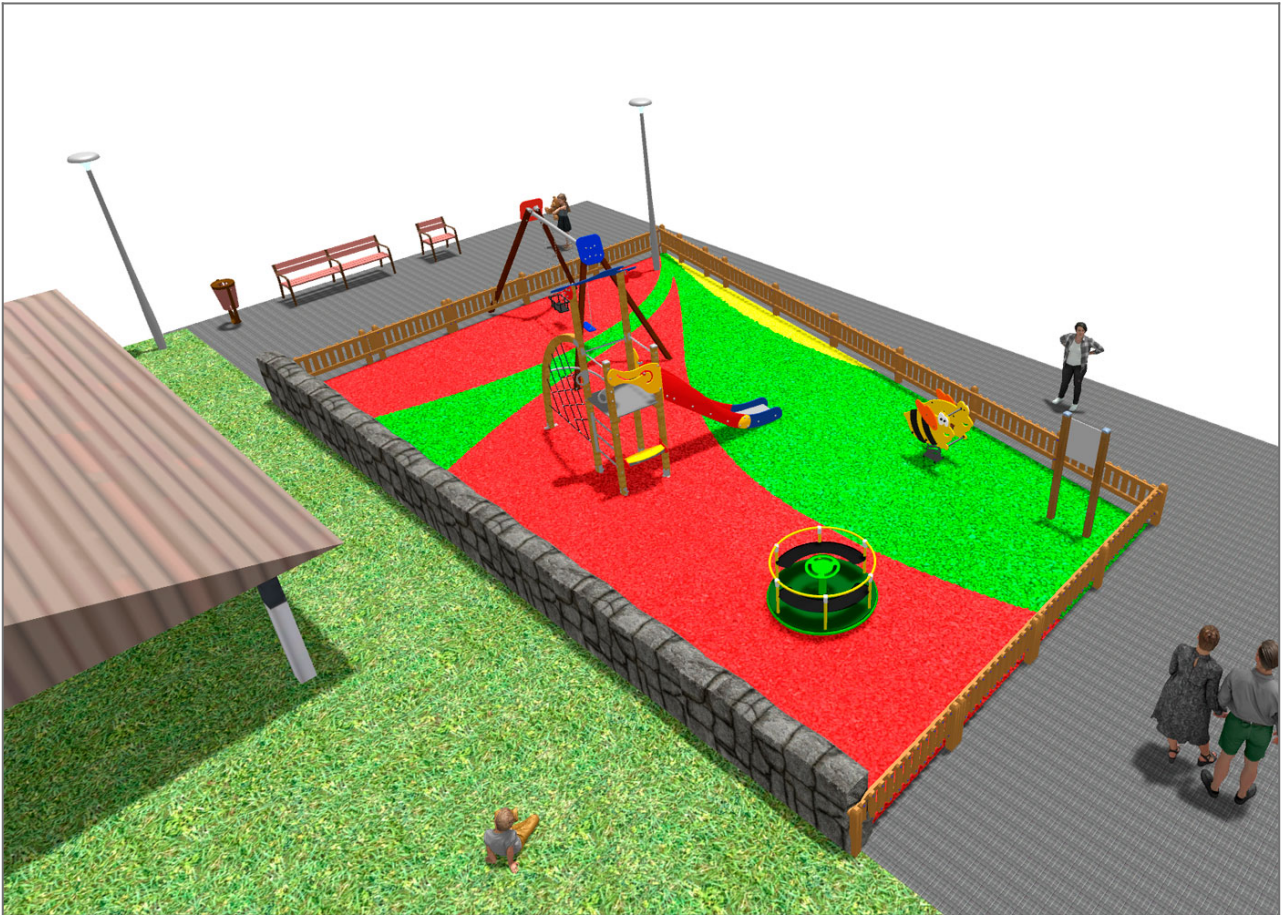

PROJECT

PROJ-064-2018

Surface: 120 m²

Email: info@benito.com

Telephone: +34 93 852 1000

BENITO
-Playground Equipment

BENITO
-Playground Equipment

BENITO
-Playground Equipment

Product	Description
<p data-bbox="172 159 264 185">JK002B</p> 	<p data-bbox="363 159 464 185">Klasik 2</p> <p data-bbox="363 188 1458 244">If you like wooden elements, the KLASIK collection is made for you. Playability, great challenges and colours for all.</p> <p data-bbox="363 275 627 302">Data Sheet Certificate</p>
<p data-bbox="156 427 280 454">JL1011000</p> 	<p data-bbox="363 427 635 454">METAL 1 Plano 1 Cuna</p> <p data-bbox="363 456 1477 512">Swings for children made of different materials such as wood and steel. Resistant to abrasion, corrosion and bad weather conditions.</p> <p data-bbox="363 544 884 571">Data Sheet Certificate Certificate Conformity</p>
<p data-bbox="180 696 256 723">JFS08</p> 	<p data-bbox="363 696 424 723">Maia</p> <p data-bbox="363 725 1410 781">Fun and educative spring swing for children. Made of resistant materials according to the EN1176 standard.</p> <p data-bbox="363 813 884 840">Data Sheet Certificate Certificate Conformity</p>
<p data-bbox="180 965 256 992">JC06B</p> 	<p data-bbox="363 965 456 992">Cosmic</p> <p data-bbox="363 994 1477 1050">Structure, Metal: hot dip galvanised and powder-coated steel resistant to corrosion. Colours: RAL6018, RAL1028</p> <p data-bbox="363 1081 627 1108">Data Sheet Certificate</p>