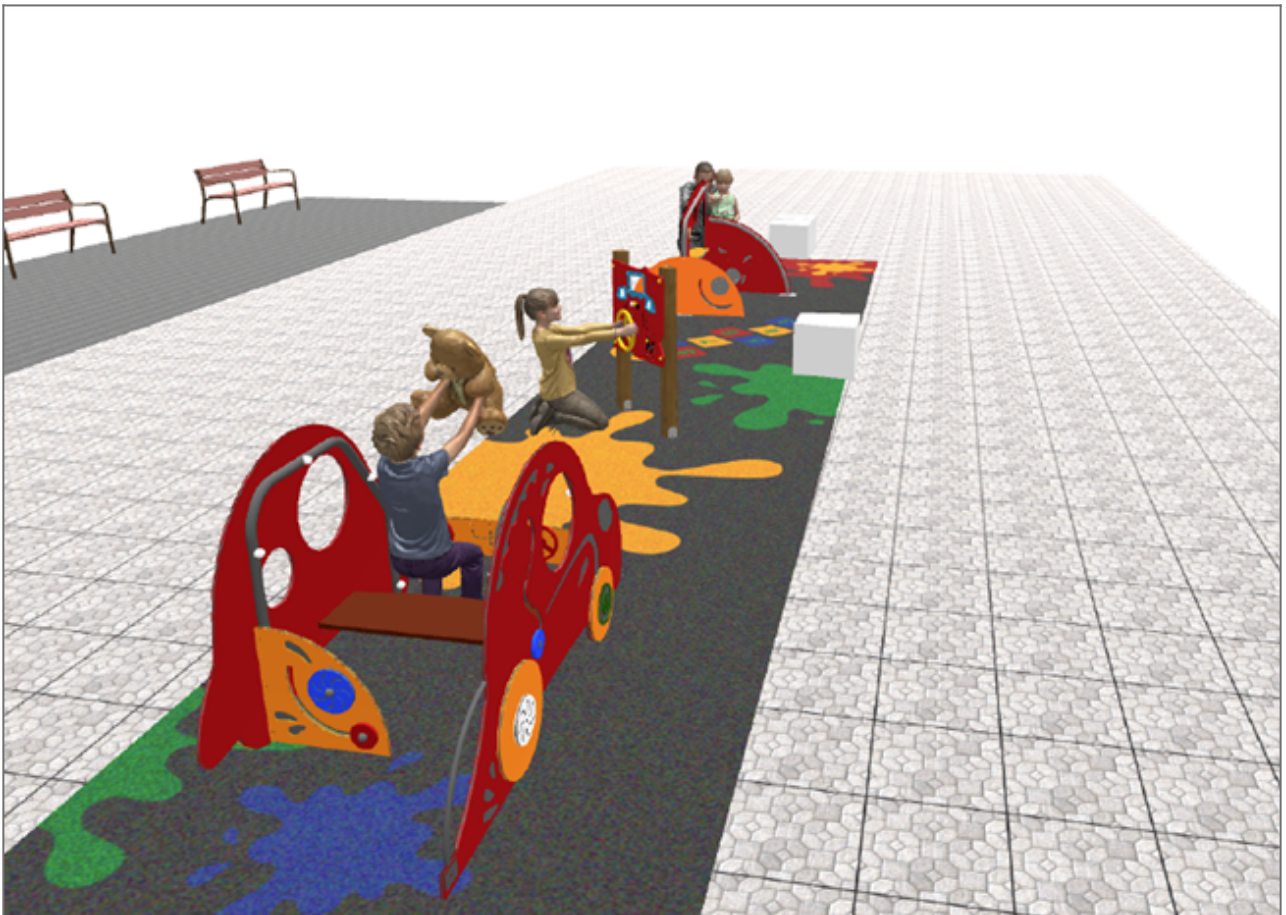

BENITO
-Playground Equipment

Product	Description
<p>JCC</p> 	<p>Continuous Rubber Anti-slip, non-toxic, ecological RECYCLED AND RECYCLABLE quality rubber. Continuous rubber pavements made of high quality materials according to the EN-1177 European security standard.</p> <p>Data Sheet</p>
<p>JG09</p> 	<p>Dip Structure, Metal: Ø35mm stainless steel AISI-304 posts. 2mm thick AISI 304 polished stainless steel slide surface curved and molded in one piece.</p> <p>Data Sheet Certificate</p>
<p>JG10</p> 	<p>Gibo Structure, Metal: Ø35mm stainless steel AISI-304 posts. 2mm thick AISI 304 polished stainless steel slide surface curved and molded in one piece.</p> <p>Data Sheet Certificate</p>
<p>JPVG01</p> 	<p>Jogo 1</p> <p>Data Sheet</p>