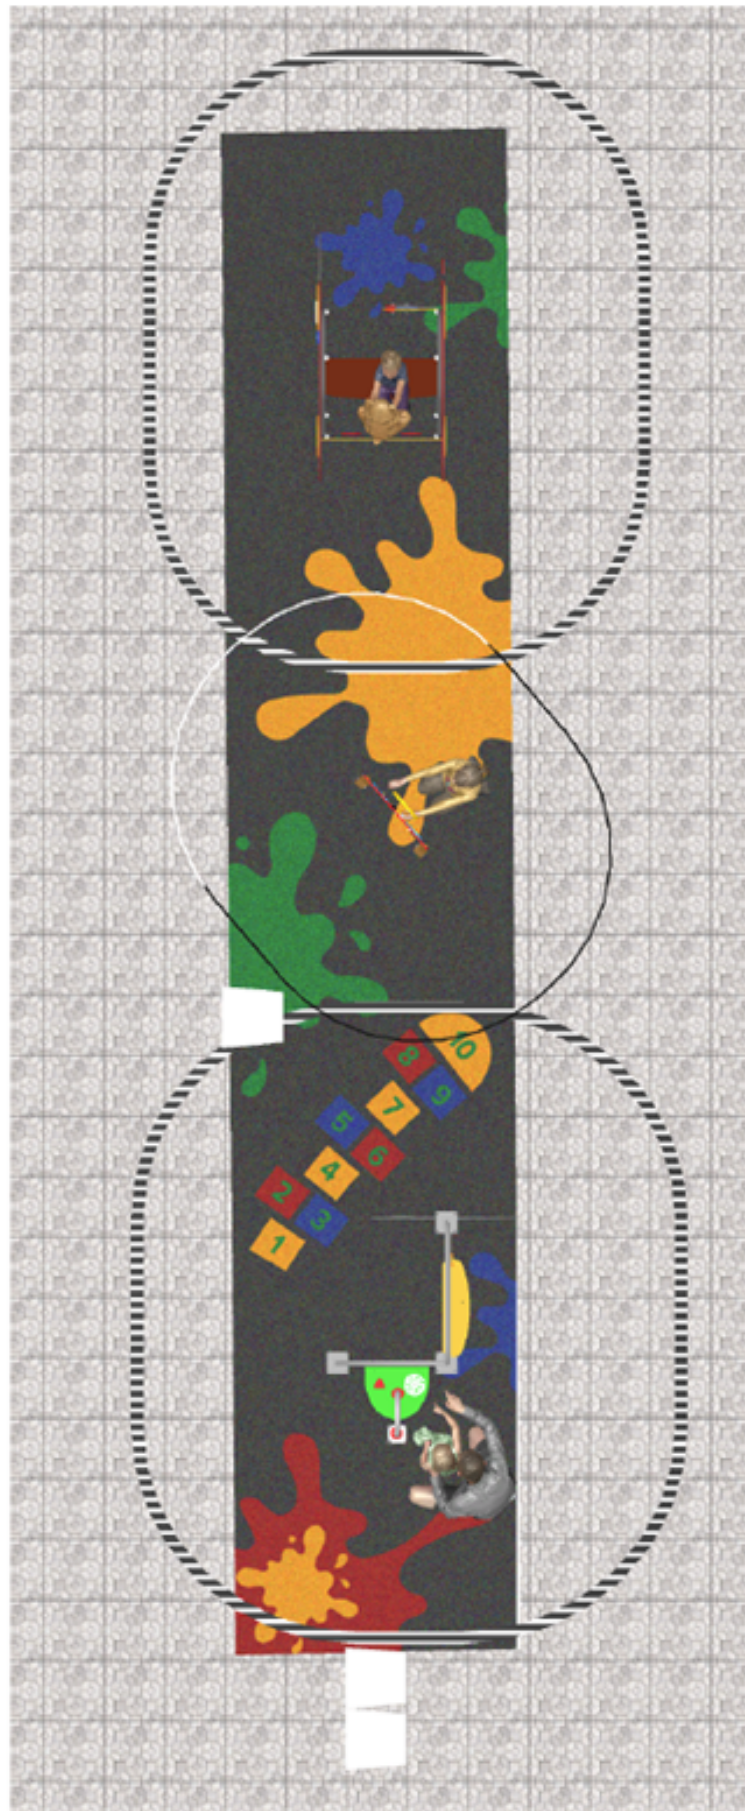

PROJECT

PROJ-012-2022

Surface: 30 m²

Email: info@benito.com

Telephone: +34 93 852 1000

BENITO
-Playground Equipment

BENITO
-Playground Equipment

BENITO
-Playground Equipment

BENITO
-Playground Equipment

Product	Description
<p>JCC</p> 	<p>Continuous Rubber Anti-slip, non-toxic, ecological RECYCLED AND RECYCLABLE quality rubber. Continuous rubber pavements made of high quality materials according to the EN-1177 European security standard.</p> <p>Data Sheet</p>
<p>JG09</p> 	<p>Dip Structure, Metal: Ø35mm stainless steel AISI-304 posts. 2mm thick AISI 304 polished stainless steel slide surface curved and molded in one piece.</p> <p>Data Sheet Certificate</p>
<p>JG10</p> 	<p>Gibo Structure, Metal: Ø35mm stainless steel AISI-304 posts. 2mm thick AISI 304 polished stainless steel slide surface curved and molded in one piece.</p> <p>Data Sheet Certificate</p>
<p>JPVG01</p> 	<p>Jogo 1</p> <p>Data Sheet</p>