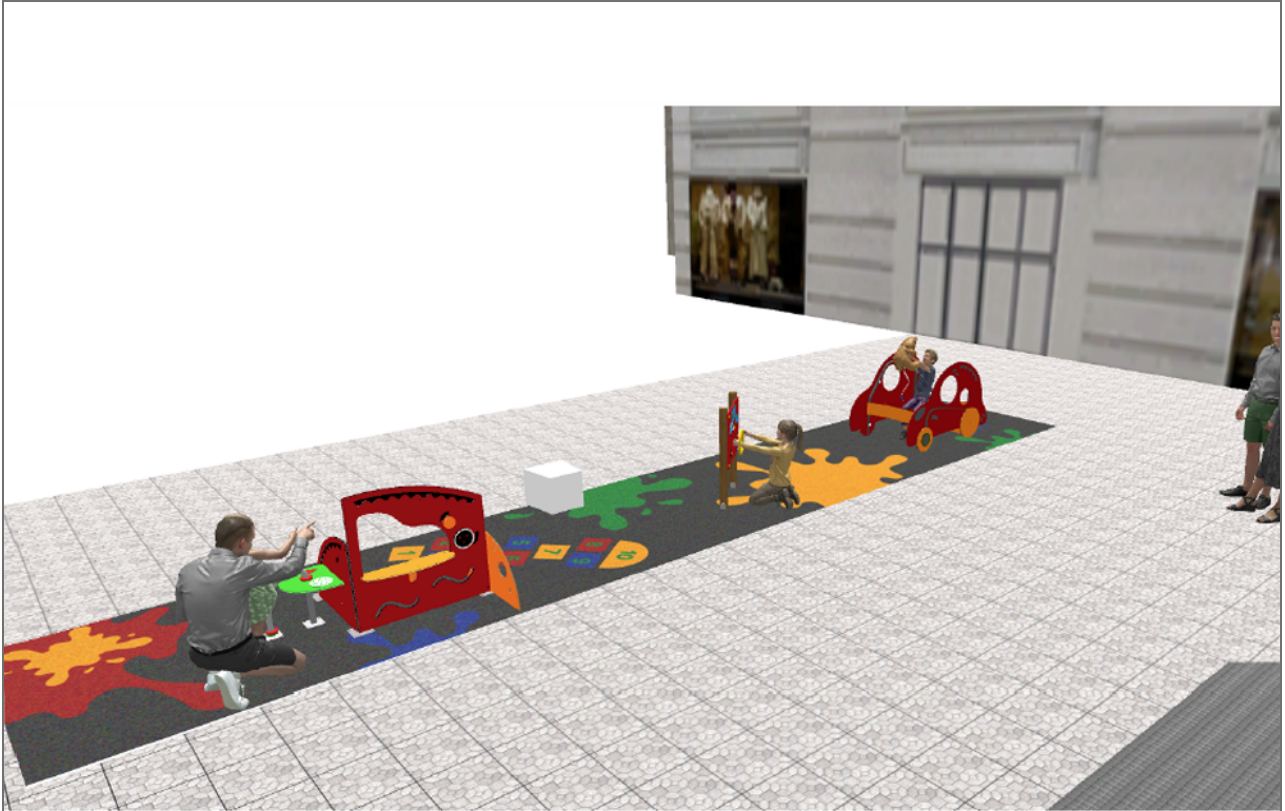

PROJECT

PROJ-012-2022

Surface: 30 m²

Email: info@benito.com

Telephone: +34 93 852 1000

BENITO
-Playground Equipment

BENITO
-Playground Equipment

BENITO
-Playground Equipment

BENITO
-Playground Equipment

Product	Description
<p>JCC</p> 	<p>Continuous Rubber Anti-slip, non-toxic, ecological RECYCLED AND RECYCLABLE quality rubber. Continuous rubber pavements made of high quality materials according to the EN-1177 European security standard.</p> <p>Data Sheet</p>
<p>JG09</p> 	<p>Dip Structure, Metal: Ø35mm stainless steel AISI-304 posts. 2mm thick AISI 304 polished stainless steel slide surface curved and molded in one piece.</p> <p>Data Sheet Certificate</p>
<p>JG10</p> 	<p>Gibo Structure, Metal: Ø35mm stainless steel AISI-304 posts. 2mm thick AISI 304 polished stainless steel slide surface curved and molded in one piece.</p> <p>Data Sheet Certificate</p>
<p>JPVG01</p> 	<p>Jogo 1</p> <p>Data Sheet</p>