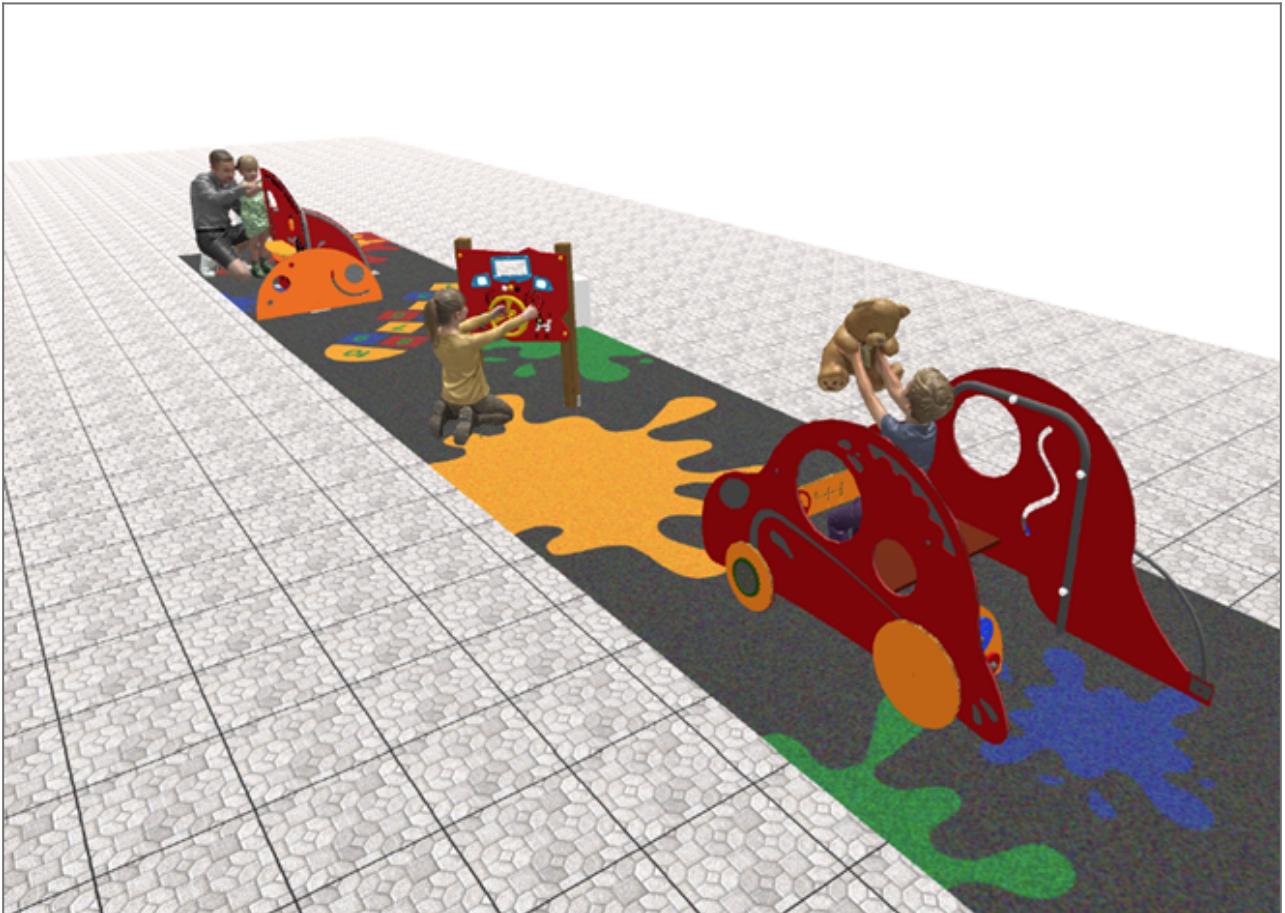

BENITO
-Playground Equipment