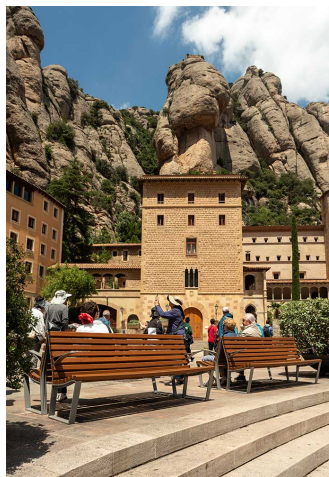

BENITO

-Site Furnishing

Montserrat Abbey (España)

In the square of the Abadía de Montserrat, Barcelona, Leman benches have been installed so that tourists can rest during their visit, thereby improving comfort and visitor experience.

Leman
UM397

In the square of the Abadía de Montserrat, Barcelona, **Leman benches** from Benito Urban's new DESIGN+ collection have been installed. These benches not only enhance the tourists' experience during their visit by providing a comfortable place to rest and enjoy the historical and natural surroundings of Montserrat, but they also stand out for their neutral and adaptable aesthetics. Their ergonomic design and resilient materials perfectly complement the plaza's environment, making them ideal for any urban project. This initiative reflects Benito Urban's commitment to improving accessibility and the tourist experience in Montserrat, promoting a welcoming and functional environment for all visitors to this iconic site in Barcelona.