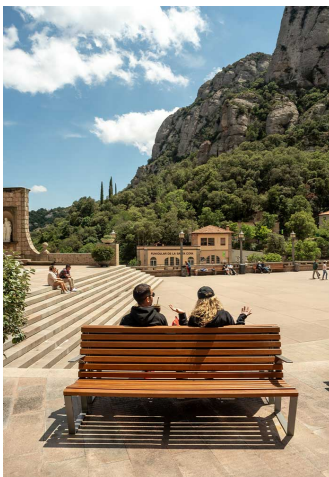

BENITO

-Site Furnishing

Montserrat Abbey (España)

In the square of the Abadía de Montserrat, Barcelona, Leman benches have been installed so that tourists can rest during their visit, thereby improving comfort and visitor experience.

Leman
UM397

In the square of the Abadía de Montserrat, Barcelona, **Leman benches** from Benito Urban's new DESIGN+ collection have been installed. These benches not only enhance the tourists' experience during their visit by providing a comfortable place to rest and enjoy the historical and natural surroundings of Montserrat, but they also stand out for their neutral and adaptable aesthetics. Their ergonomic design and resilient materials perfectly complement the plaza's environment, making them ideal for any urban project. This initiative reflects Benito Urban's commitment to improving accessibility and the tourist experience in Montserrat, promoting a welcoming and functional environment for all visitors to this iconic site in Barcelona.