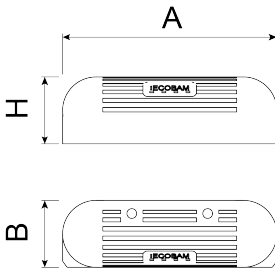

150mm high ECOBAM Ductile Iron Wheel Stopper, special removable ECOBAM bracket supplied.

Ref.	A	B	H
VPRO	480	150	150

[Project sheet](#) | [HD image](#)