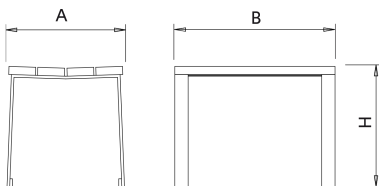

0.7m long stool in tropical wood and painted steel.

Bench 0.7m long. Steel structure with FERRUS treatment in hammered grey colour. Seat made up of 4 slats of equal rectangular section 100x30mm, in solid tropical wood, FSC certified, 100% protected with LIGNUS and GRAFUS treatment (anti-graffiti treatment for wooden surfaces).