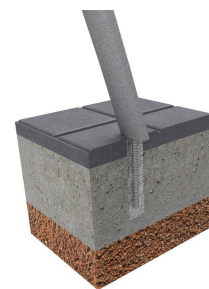

0.7m long stool in tropical wood and painted steel.

Bench 0.7m long. Steel structure with FERRUS treatment in hammered grey colour. Seat made up of 4 slats of equal rectangular section 100x30mm, in solid tropical wood, FSC certified, 100% protected with LIGNUS and GRAFUS treatment (anti-graffiti treatment for wooden surfaces).

Ref.	A	B	H
UM367B	426	700	450

[HD image](#)