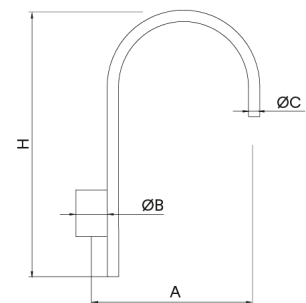

# Essentials Pole Brackets

IRNOR60

Pole bracket made of hot-dip galvanised steel, matt black RAL 9005 finish.

Ref.	H	A	ØB	ØC
IRNOR60	665	600	114	42

[Project sheet](#) | [CAD](#) | [Catalogue](#) | [HD image](#)