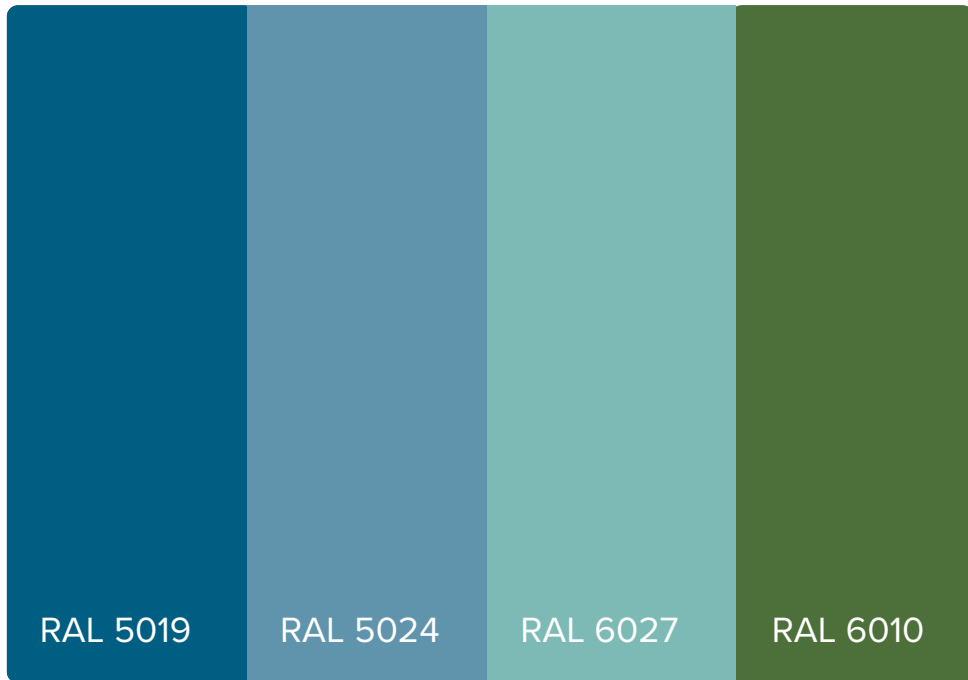

Standard RAL colors

The RAL colors on screen may differ from the actual shade. We recommend using a RAL color chart for greater accuracy.

Standard RAL Design+ collection colors

The RAL colors on screen may differ from the actual shade. We recommend using a RAL color chart for greater accuracy.

Complementary RAL urban colors

The RAL colors on screen may differ from the actual shade. We recommend using a RAL color chart for greater accuracy.