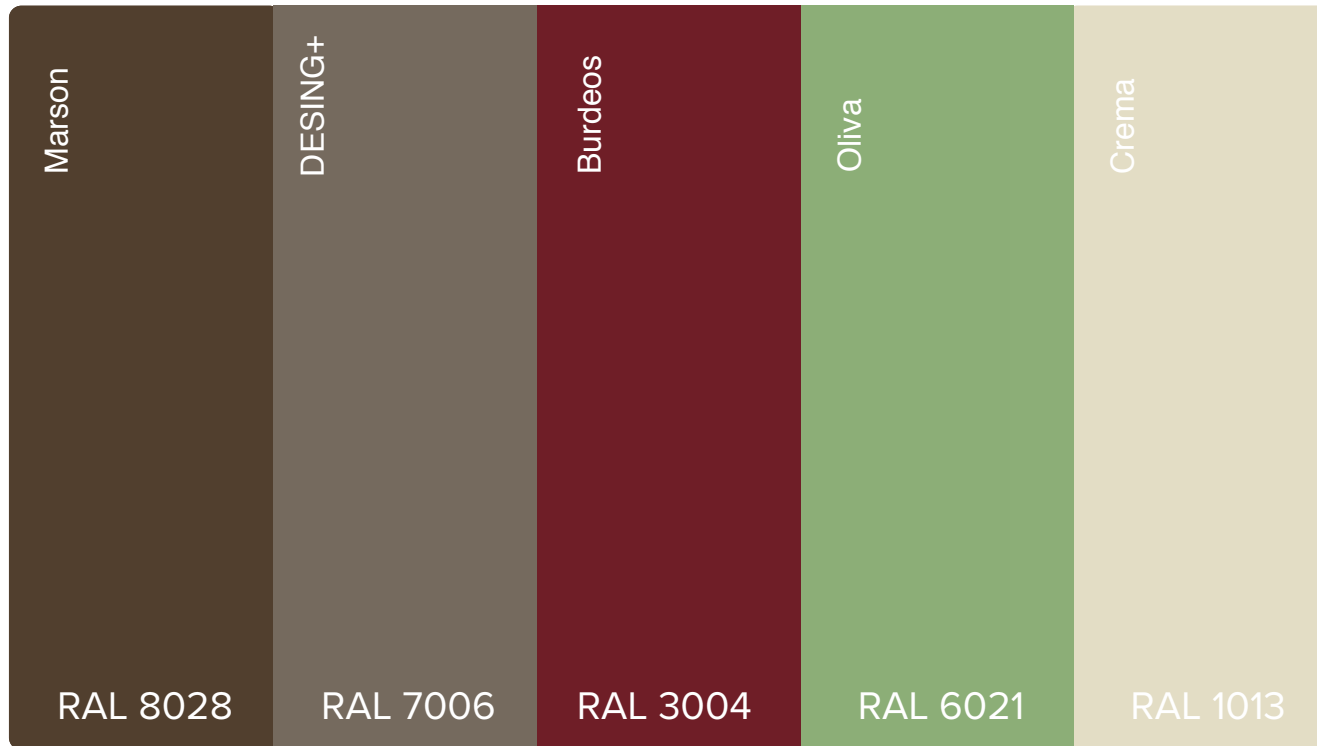

Standard RAL colors

The RAL colors on screen may differ from the actual shade. We recommend using a RAL color chart for greater accuracy.

Standard RAL Design+ collection colors

The RAL colors on screen may differ from the actual shade. We recommend using a RAL color chart for greater accuracy.

Complementary RAL urban colors

The RAL colors on screen may differ from the actual shade. We recommend using a RAL color chart for greater accuracy.