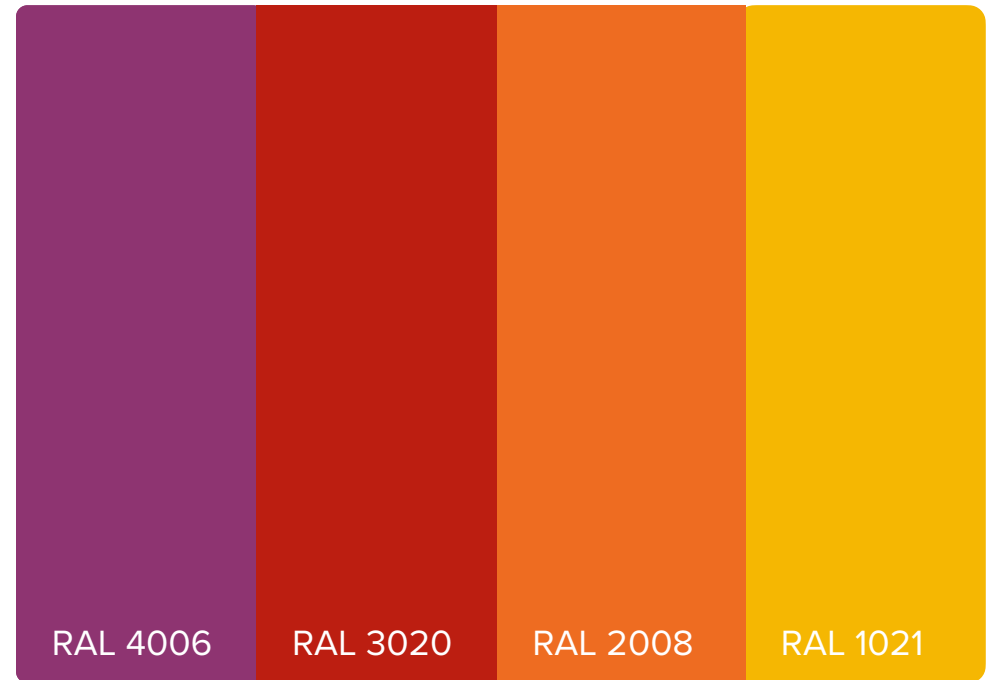

Standard RAL colors

The RAL colors on screen may differ from the actual shade. We recommend using a RAL color chart for greater accuracy.

Standard RAL Design+ collection colors

The RAL colors on screen may differ from the actual shade. We recommend using a RAL color chart for greater accuracy.

Complementary RAL urban colors

The RAL colors on screen may differ from the actual shade. We recommend using a RAL color chart for greater accuracy.