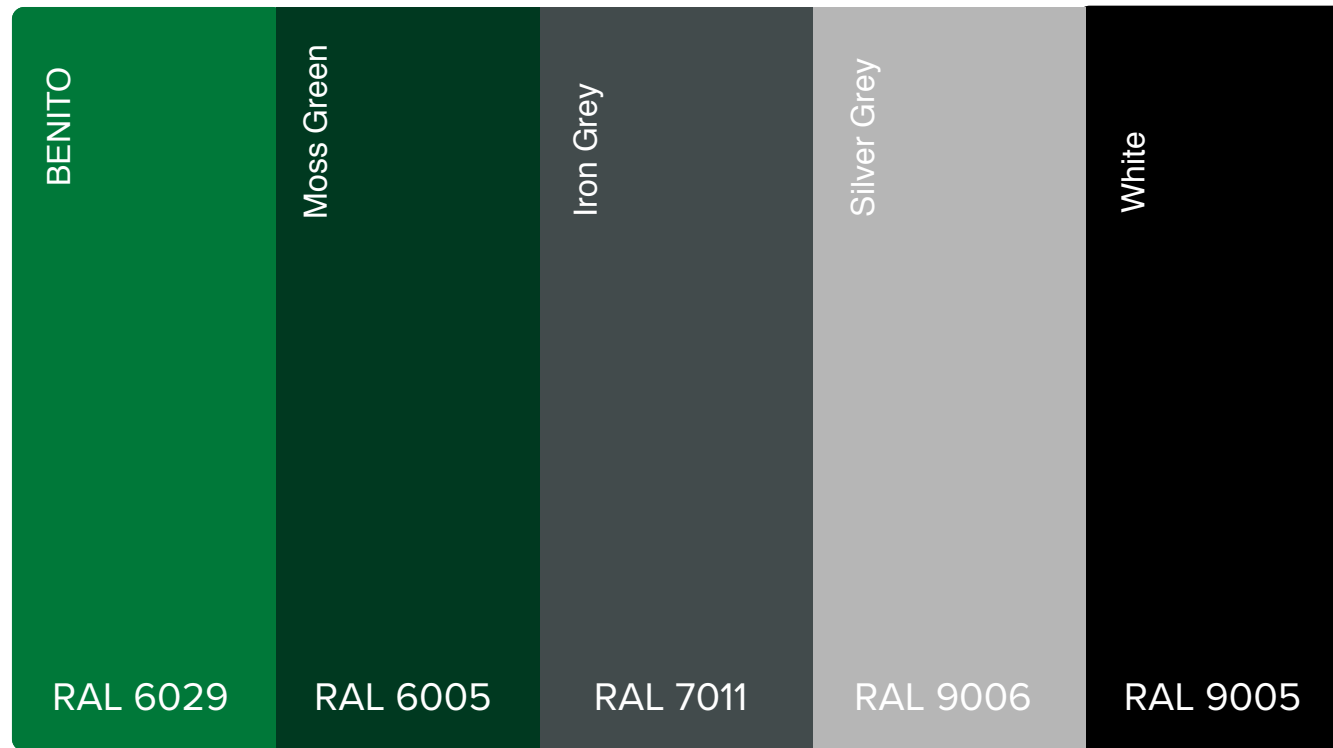

Standard RAL colors

The RAL colors on screen may differ from the actual shade. We recommend using a RAL color chart for greater accuracy.

Standard RAL Design+ collection colors

The RAL colors on screen may differ from the actual shade. We recommend using a RAL color chart for greater accuracy.

Complementary RAL urban colors

The RAL colors on screen may differ from the actual shade. We recommend using a RAL color chart for greater accuracy.