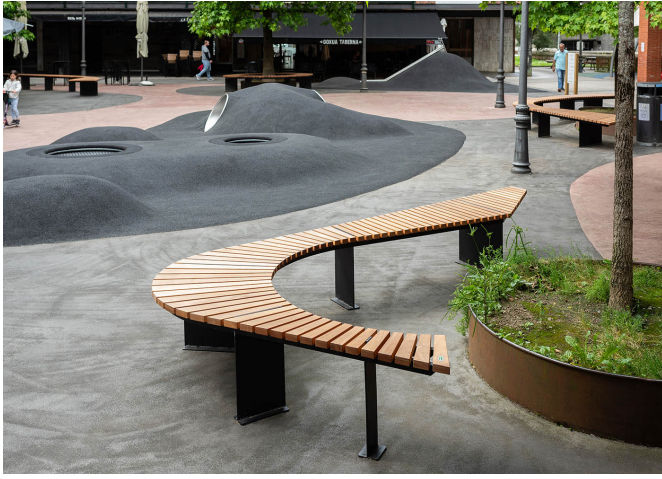

V. | Die ständige Verbesserung unserer Produkte kann zur Änderung einiger technischer Eigenschaften führen

BENITO

info@benito.com
tel. 93 852 1000