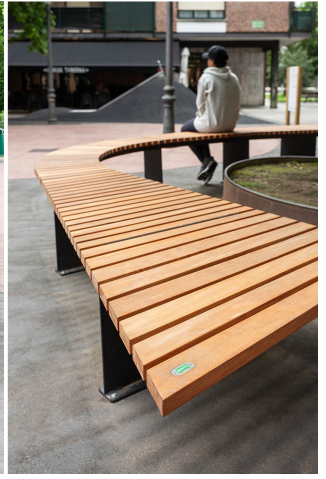

V. | Die ständige Verbesserung unserer Produkte kann zur Änderung einiger technischer Eigenschaften führen

BENITO

info@benito.com
tel. 93 852 1000