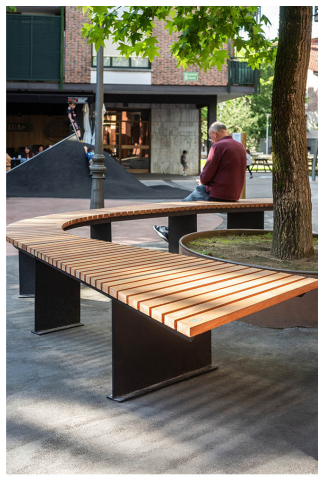

V. | Die ständige Verbesserung unserer Produkte kann zur Änderung einiger technischer Eigenschaften führen

BENITO

info@benito.com
tel. 93 852 1000