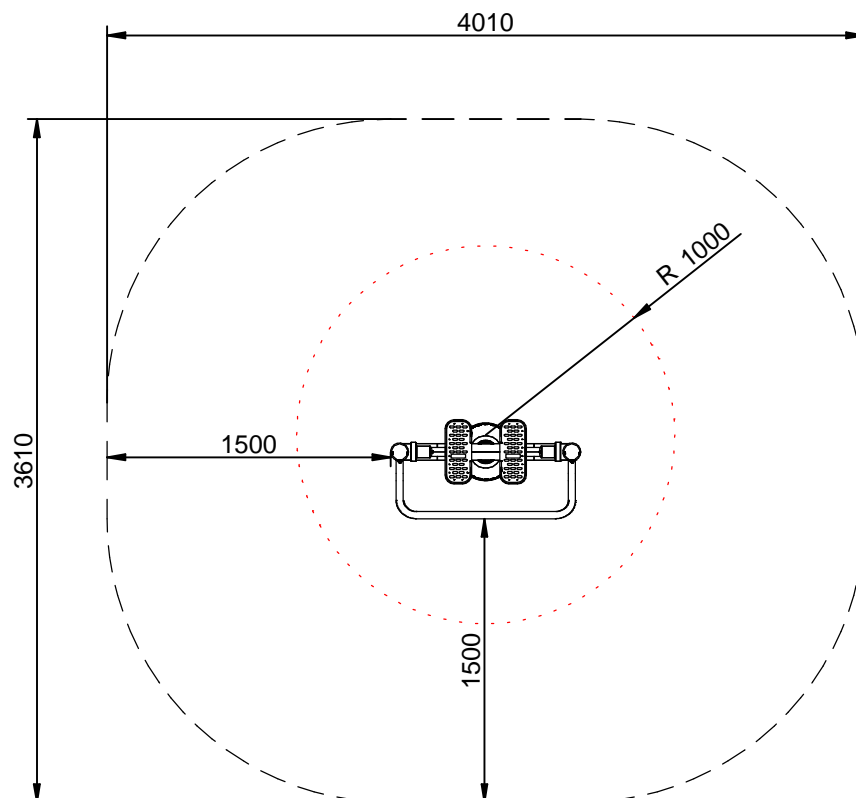

HOCKEY | HOCKEY | HOCKEY | HOCKEY

Stotal = 12,60 m² H= 0,70 m