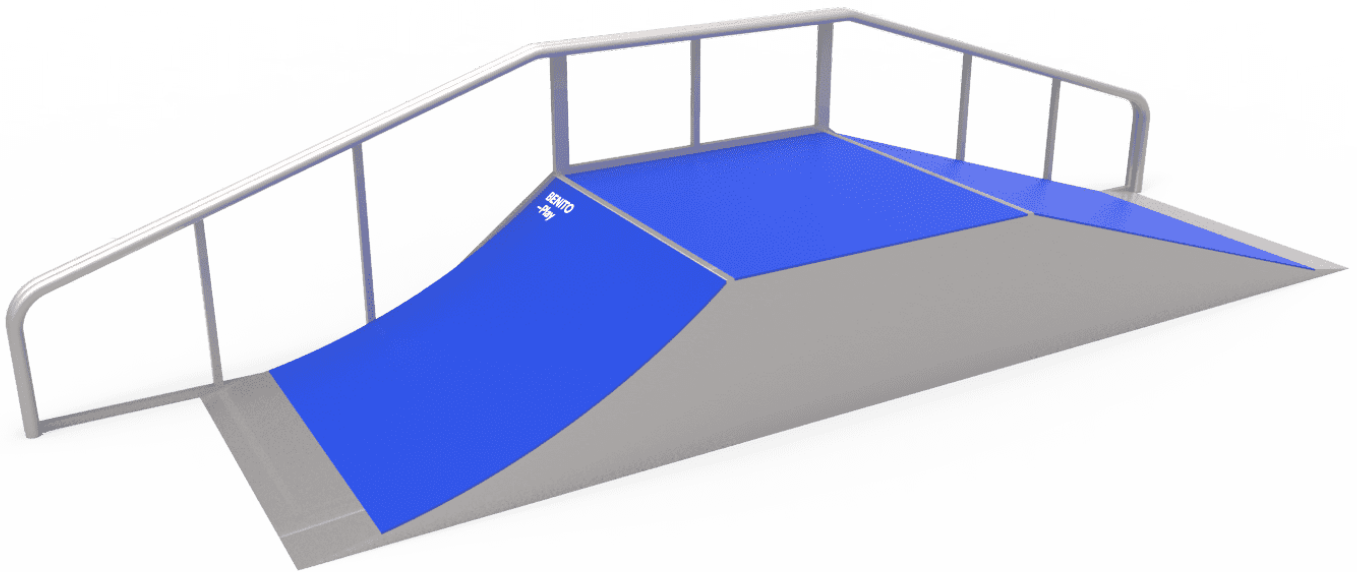

# Launch Box and Doublerail 60 RRA

JSK1023-KRR

	Ref.	A	B	C
Launch Box 60 RA	1023-KR	4750	1250	600
Launch Box 60 RB	1024-KR	6000	1250	600
Launch Box 60 RC	1023-KR	6000	2500	600
Launch Box 99 RA	2024-KR	7300	1250	990
Launch Box 99 RB	2025-KR	7300	2500	990
Launch Box 125 R	3025-KR	8200	2500	1250